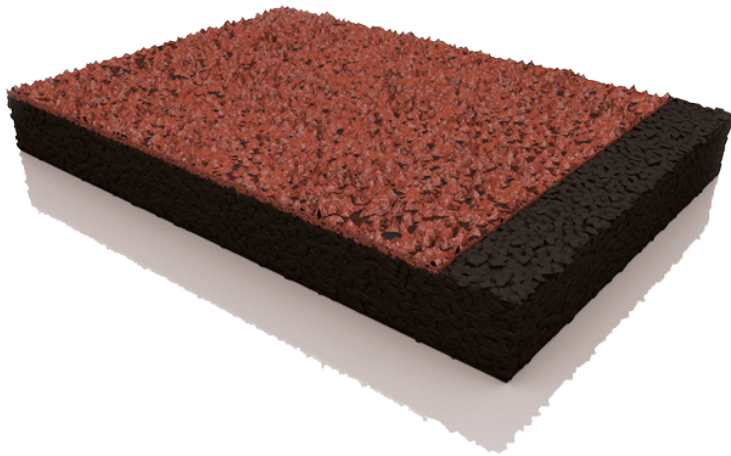

STRUCTURE SPRAY TYPE 3 COLOUR CHART

Red

Green

* Additional colours available on request