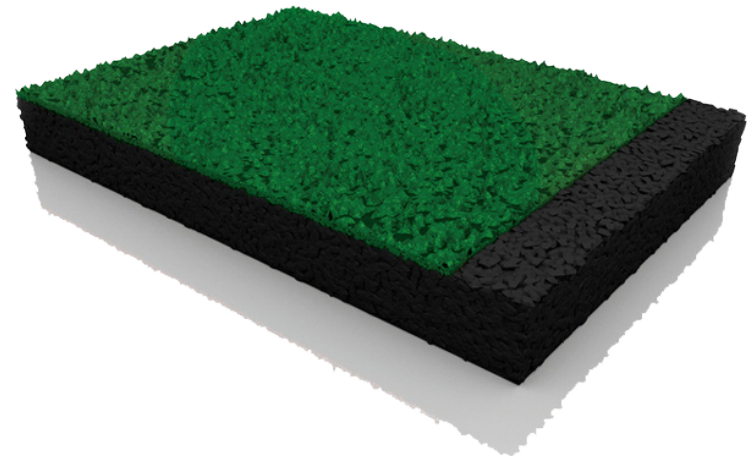

STRUCTURE SPRAY TYPE 3 COLOUR CHART

Red

Green

* Additional colours available on request