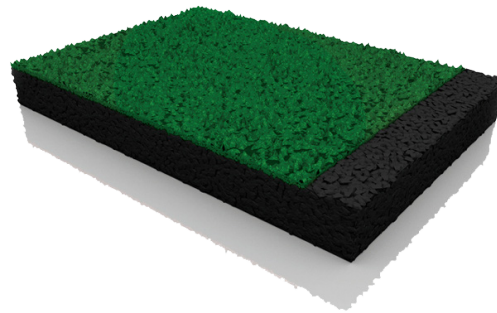

STRUCTURE SPRAY TYPE 4 COLOUR CHART

Red

Green

Blue

* Additional colours available on request