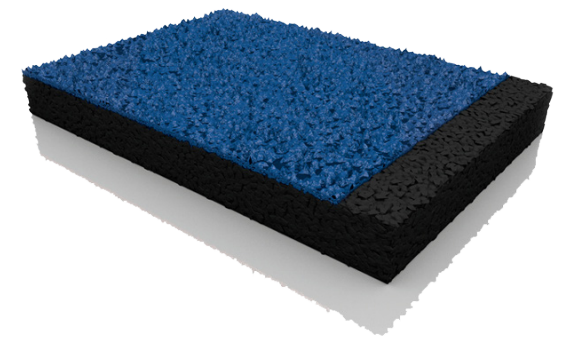

STRUCTURE SPRAY TYPE 4 COLOUR CHART

Red

Green

Blue

* Additional colours available on request